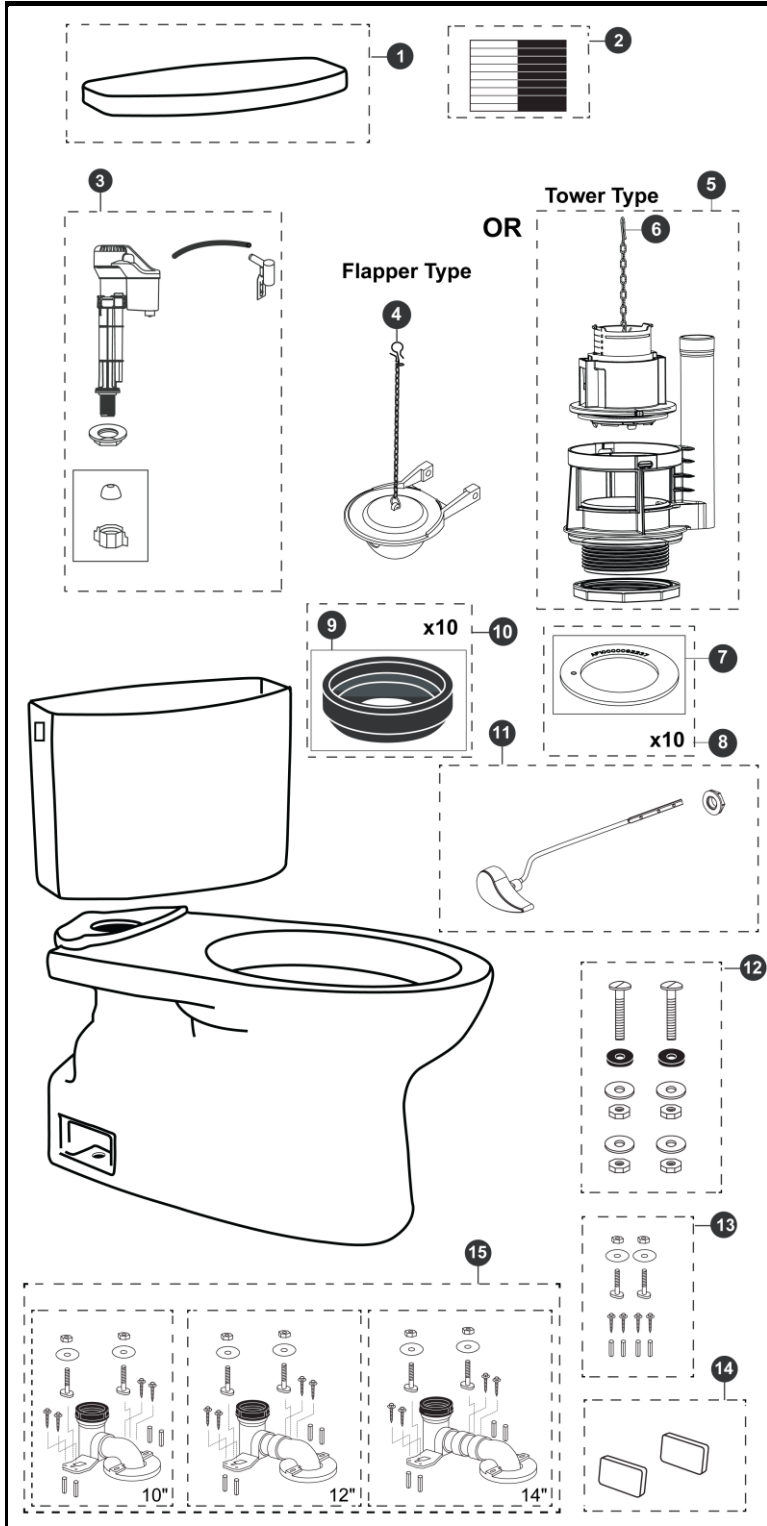

CST474CEF
CT474CEF
ST454E
ST454ET

CST474CEFG
CT474CEFG
ST454E
ST454ET

Vespin® II
1.28 Gpf Toilet, Elongated, Tornado Flush™
Unifit Rough-In, Universal Height,
(including CEFIONTECT®)

Item	Part	Description
1	TCU454CRE#01	Tank Lid w/ Velcro Tape - Cotton
	TCU454CRE#03	Tank Lid w/ Velcro Tape - Bone
	TCU454CRE#11	Tank Lid w/ Velcro Tape - Colonial White
	TCU454CRE#12	Tank Lid w/ Velcro Tape - Sedona Beige
	TCU454CRE#51	Tank Lid w/ Velcro Tape - Ebony
2	THU107	Velcro Tape
3	TSU99A.X	Fill Valve for Flapper Type
4	THU500S	Flapper w/ Chain
5	THU445.10F-A	Drain Valve for Tower Type
6	THU440-A	Flush Tower
7	THU407	Seal Gasket (1 piece)
8	THU370	Seal Gasket (10 pieces)
9	9BU024E	Tank to Bowl Gasket (1 piece)
10	THU131	Tank to Bowl Gaskets (10 pieces)
11	THU068#01	Trip Lever - Cotton
	THU068#03	Trip Lever - Bone
	THU068#11	Trip Lever - Colonial White
	THU068#12	Trip Lever - Sedona Beige
	THU068#51	Trip Lever - Ebony
	THU068#CP	Trip Lever - Chrome Plated
	THU068#BN	Trip Lever - Brushed Nickel
	THU068#PN	Trip Lever - Polished Nickel
12	TSU01D	Tank Mounting Kit
13	THU020	Unifit Mounting Set
14	TCU884CV#01	Side Plates w/ Velcro Tape - Cotton
	TCU884CV#03	Side Plates w/ Velcro Tape - Bone
	TCU884CV#11	Side Plates w/ Velcro Tape - Colonial White
	TCU884CV#12	Side Plates w/ Velcro Tape - Sedona Beige
	TCU884CV#51	Side Plates w/ Velcro Tape - Ebony
15	TSU01W.10R	Unifit - 10" Rough-in
	TSU01W.12R	Unifit - 12" Rough-in
	TSU01W.14R	Unifit - 14" Rough-in

Note:

Product Number Explanations

Two-Piece Toilet

(CST) Gravity Type Toilet
(454) Tank Model
(474) Bowl Model
(C) Tornado Flush™
(E) 1.28gpf / 4.8Lpf
(F) Universal Height
(G) CEFIONTECT®

Tank

(ST) Tank
(454) Tank Model
(C) Tornado Flush™
(E) 1.28gpf / 4.8Lpf
(F) Universal Height
(G) CEFIONTECT®

Bowl

(CT) Bowl
(474) Bowl Model
(C) Tornado Flush™
(E) 1.28gpf / 4.8Lpf
(F) Universal Height
(G) CEFIONTECT®

Actual Product may vary slightly from illustration.